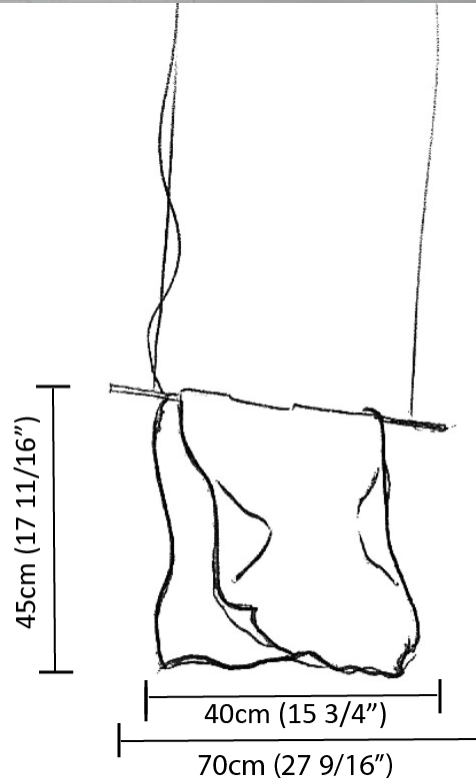

1. To build a product code in our configurator select the specify button on the base model # product page
2. To build a manual product code on this datasheet choose from the options listed below in blue font and add the suffix to the base model #

GENERAL

Series: Stendimi
Brand: Knikerboker
Division: Design
Mounting Type: Suspension
Mounting Location: Ceiling
Subcategory: Pendant

PHYSICAL

Shape: Abstract
Length (mm): 400
Length (in): 15 3/4
Height (mm): 450
Height (in): 17 11/16
Max. Overall Height (mm): 2450
Max. Overall Height (in): 96 7/16
Light Distribution: Direct / Indirect
Fixture Finish: EWH / EBK / MAN / COF / PRD / SLF / GLF / CLF / BRL / EWS / EWG / EWC / EWR / EBS / EBG / EBC / EBC / EBB / MAS / MAD / MAC / MAB / COS / CGO / CCL / CBL / PRS / PRG / PRC / PRB
Fixture Material: Metal
Cable Details: Silicon Cable 2000mm / 78 3/4"

ELECTRICAL

Lamp Type: LED
Total Output Wattage (W): 14.7
Dimming: 0-10V Dimming
Driver Included: Yes
Driver Location: Integrated
Driver Type: Constant Voltage - Universal
Driver Class: Class 2
Input Voltage (V): 120 - 277
Output Voltage (V): 24
Upon Request: (Not included - see components) Remote: 0-10Vdc dimming / (Included) Integral Non-dimming 277Vac

LED

Number of LEDs: 4 strips
Color Temperature (°K): 3000
Max. Delivered Lumen (lm): 1620
CRI: >80 CRI
Lamp Life (hrs): 50000

OPTICAL

RATINGS AND CERTIFICATIONS

Certified By: Certified for North American Standards
IP rating: IP20

D